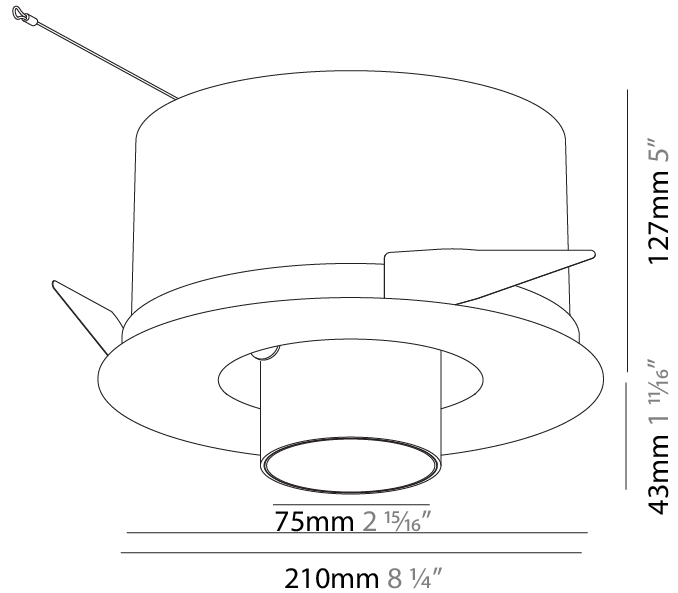

#### PHYSICAL

Shape: Round  
 Diameter (mm): 210  
 Diameter (in): 8 1/4  
 Height (mm): 170  
 Height (in): 6 11/16  
 Ceiling Thickness (mm): 10 / 12.5 / 15  
 Ceiling Thickness (in): 3/8 or 1/2 or 9/16  
 Min. Recessing Depth (mm): 140  
 Min. Recessing Depth (in): 5 1/2  
 Light Distribution: Adjustable / Indirect  
 Weight (kg): 1.4  
 Weight (lbs): 3.09  
 Fixture Finish: SSR / BKV / CWI / CRY / HAB / UFT / ITA / RUA / FTG / MYG / LOD / PUS / FRO / FUP / KIA / POP / BLS / SPG / MEY / GOH / GUM / CHC / COM / ABZ / JAG / OBR / MOS / ROR  
 Fixture Material: Aluminum Die Cast  
 Cut-out Measurements: D. - 195mm / 7 11/16"

#### PHYSICAL

Shape: Round  
 Diameter (mm): 210  
 Diameter (in): 8 1/4  
 Height (mm): 170  
 Height (in): 6 11/16  
 Ceiling Thickness (mm): 10 / 12.5 / 15  
 Ceiling Thickness (in): 3/8 or 1/2 or 9/16  
 Min. Recessing Depth (mm): 140  
 Min. Recessing Depth (in): 5 1/2  
 Light Distribution: Adjustable / Indirect  
 Weight (kg): 1.4  
 Weight (lbs): 3.09  
 Fixture Finish: SSR / BKV / CWI / CRY / HAB / UFT / ITA / RUA / FTG / MYG / LOD / PUS / FRO / FUP / KIA / POP / BLS / SPG / MEY / GOH / GUM / CHC / COM / ABZ / JAG / OBR / MOS / ROR  
 Fixture Material: Aluminum Die Cast  
 Cut-out Measurements: D. - 190mm / 7 1/2"

#### OPTICAL

Reflector°: 12  
 Optic°: Lens Pack - No Lens / Linear Spread Lens / Honeycomb / Spread Lens  
 Adjustability: Rotational 355°; Tilt 45°

#### RATINGS AND CERTIFICATIONS

Certified By: Certified for North American Standards  
 IP rating: IP20

	140mm 5 1/2"	10 - 15mm 3/8" - 9/16"	190mm 7 1/2"	↑	355°	45°