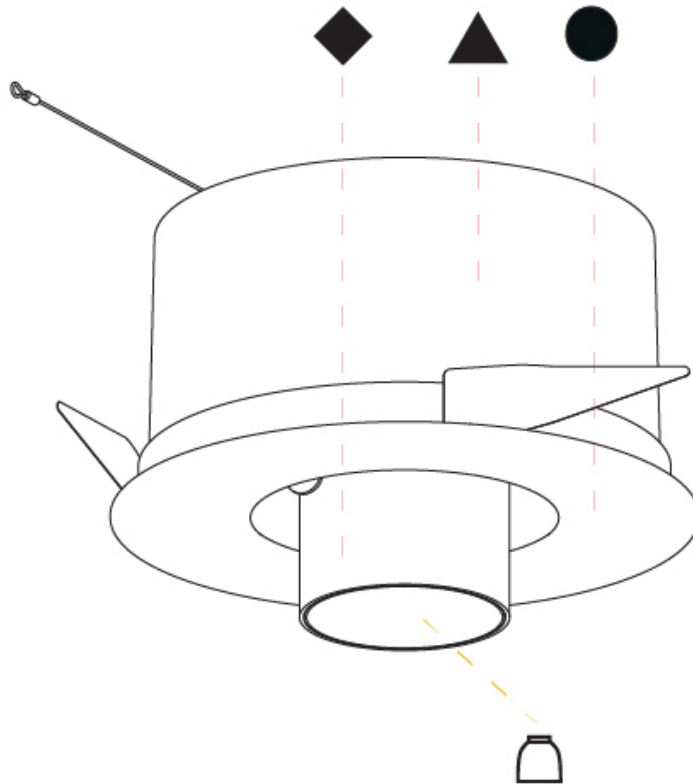

IMAGINE ROUND RECESSED

A35380-

PROJECT _____

TYPE _____

SPECIFIER _____

QUANTITY _____

DATE _____

A